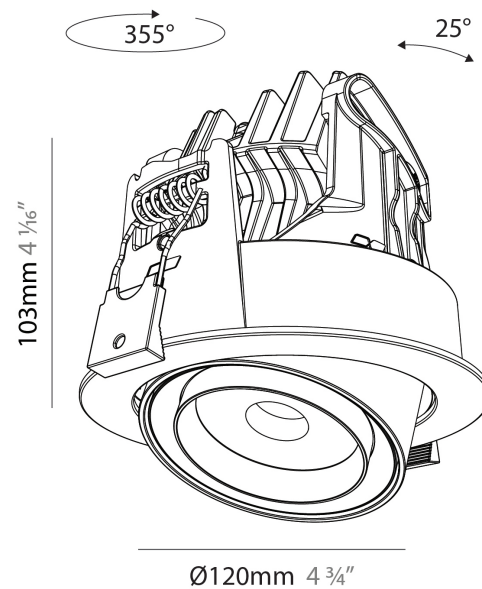

GENERAL

Series: Centriq
Subseries: Centriq Round Flex Adjustable
Partner: Prolicht
Division: Architectural
Installation: Recessed
Product Type: Downlight
Mounting Location: Ceiling
Light Distribution: Adjustable / Downlight

PHYSICAL

Aperture Sizes - Downlights: 2"
Shape: Cylinder
Diameter (mm): 120
Diameter (in): 4 ¾"
Height (mm): 105
Height (in): 4 ⅞"
Min. Recessing Depth (mm): 120
Min. Recessing Depth (in): 4 ¾"
Weight (kg): 0.666
Fixture Finish: [SSR / BKV / CWI / CRY / HAB / UFT / ITA / RUA / FTG / MYG / LOD / PUS / FRO / FUP / KIA / POP / BLS / SPG / MEY / GOH / CHC / COM / ABZ / JAG / OBR / MOS / ROR](#)
Fixture Material: Aluminum
Cut-out Measurements: Dia. 112mm / 4 7/16"

ELECTRICAL

Lamp Type: LED (Zhaga Standard)
Input Wattage (W): 20.5
Total Output Wattage (W): 18.1
Dimming: Tri-Mode (Non-Dimming and Phase Dimming (120Vac only) and 0-10V Dimming)
Driver Included: No
Driver Location: Recessed Housing
Driver Type: Constant Current - Universal
Driver Class: Class 2
Housing: ENCP 3
Input Voltage (V): 120 - 277
Constant Current (MA): 500

LED

Color Temperature (°K): [2700 / 3000 / 3500 / 4000](#)
Max. Delivered Lumen (lm): 1201 / 1294 / 1346 / 1373
Nominal Lumen (lm): 1668 / 1797 / 1869 / 1907
CRI: >90 CRI
Lamp Life (hrs): 50000

OPTICAL

Beam Angle: [18 / 30 / 46](#)
Adjustability: Rotational 350° / Tilt 25°

RATINGS AND CERTIFICATIONS

Certified By: CSA Certified to UL and CSA Standards
IP rating: IP20