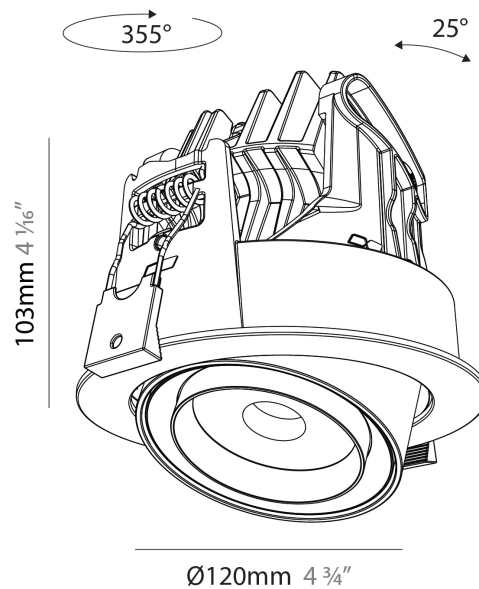

GENERAL

Series: Centriq
Subseries: Centriq Round Flex Adjustable
Partner: Prolicht
Division: Architectural
Installation: Recessed
Product Type: Downlight
Mounting Location: Ceiling
Light Distribution: Adjustable / Downlight

PHYSICAL

Aperture Sizes - Downlights: 2"
Shape: Cylinder
Diameter (mm): 120
Diameter (in): 4 ¾
Height (mm): 105
Height (in): 4 ⅞
Min. Recessing Depth (mm): 120
Min. Recessing Depth (in): 4 ¾
Weight (kg): 0.666
Fixture Finish: SSR / BKV / CWI / CRY / HAB / UFT / ITA / RUA / FTG / MYG / LOD / PUS / FRO / FUP / KIA / POP / BLS / SPG / MEY / GOH / CHC / COM / ABZ / JAG / OBR / MOS / ROR
Fixture Material: Aluminum
Cut-out Measurements: Dia. 112mm / 4 7/16"

ELECTRICAL

Lamp Type: LED (Zhaga Standard)
Input Wattage (W): 8.2
Total Output Wattage (W): 7.3
Dimming: Dali Dimming
Driver Included: No
Driver Location: Recessed Housing
Driver Type: Constant Current - Universal
Driver Class: Class 2
Input Voltage (V): 120 - 277
Constant Current (MA): 200

LED

Color Temperature (°K): 2700-6500 Tunable White
Max. Delivered Lumen (lm): 391 - 451
Nominal Lumen (lm): 576 - 664
CRI: >90 CRI
Lamp Life (hrs): 50000

OPTICAL

Beam Angle: 14 - 46
Adjustability: Rotational 350° / Tilt 25°

RATINGS AND CERTIFICATIONS

Certified By: CSA Certified to UL and CSA Standards
IP rating: IP20