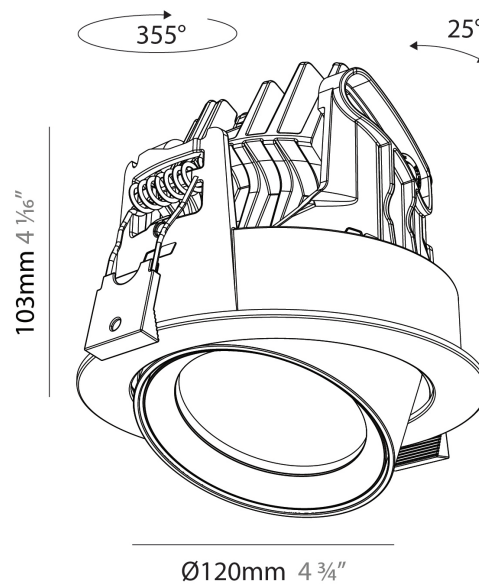

GENERAL

Series: Centriq
Subseries: Centriq Round Adjustable
Partner: Prolicht
Division: Architectural
Installation: Recessed
Product Type: Downlight
Mounting Location: Ceiling
Light Distribution: Adjustable / Downlight

PHYSICAL

Aperture Sizes - Downlights: 2"
Shape: Cylinder
Diameter (mm): 120
Diameter (in): 4 ¾
Height (mm): 103
Height (in): 4 1/16
Min. Recessing Depth (mm): 120
Min. Recessing Depth (in): 4 ¾
Weight (kg): 0.651
Diffuser: Lens Pack - No Lens / Opal / Linear Spread Lens / Honeycomb / Spread Lens
Fixture Finish: SSR / BKV / CWI / CRY / HAB / UFT / ITA / RUA / FTG / MYG / LOD / PUS / FRO / FUP / KIA / POP / BLS / SPG / MEY / GOH / CHC / COM / ABZ / JAG / OBR / MOS / ROR
Fixture Material: Aluminum
Cut-out Measurements: Dia. 112mm / 4 7/16"

ELECTRICAL

Lamp Type: LED (Zhaga Standard)
Input Wattage (W): 27.4
Total Output Wattage (W): 24.6
Dimming: Dali Dimming
Driver Included: No
Driver Location: Recessed Housing
Driver Type: Constant Current - Universal
Driver Class: Class 2
Input Voltage (V): 120 - 277
Constant Current (MA): 700

LED

Color Temperature (°K): 2700-6500 Tunable White
Max. Delivered Lumen (lm): Max 2403
Nominal Lumen (lm): 2827
CRI: >90 CRI
Lamp Life (hrs): 50000

OPTICAL

Reflector: 24 / 34 / 54
Adjustability: Rotational 350°; Tilt 90°

RATINGS AND CERTIFICATIONS

Certified By: Certified for North American Standards
IP rating: IP20